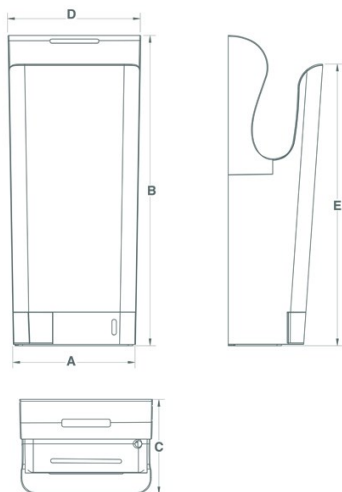

Technical Data Sheet

CODE 70907

VORT SUPER DRY UV B

Airblade hand dryers designed for installation in commercial and public areas

Certifications

TECHNICAL AND PERFORMANCE DATA

Frequency (Hz)	50-60	Voltage (V)	220-240
Insulation Class	I°	Weight (Kg)	11
IP	24	Power setting 1 (W)	1650
Motor Power (W)	700	Power setting 2 (W)	2050
Operating Temperature (°C)	40	Sound pressure level Lp [dB (A)] 1m	76
		Velocità aria (km/h)	342

DIMENSIONS

Size A (mm)	278
Size B (mm)	705
Size C (mm)	215
Size D (mm)	300
Size E (mm)	638

PER INFORMAZIONI:

Servizio al Cliente: tel +39 02 90699395 premendo 1 dopo messaggio registrato (consulenza su prodotti e impianti)